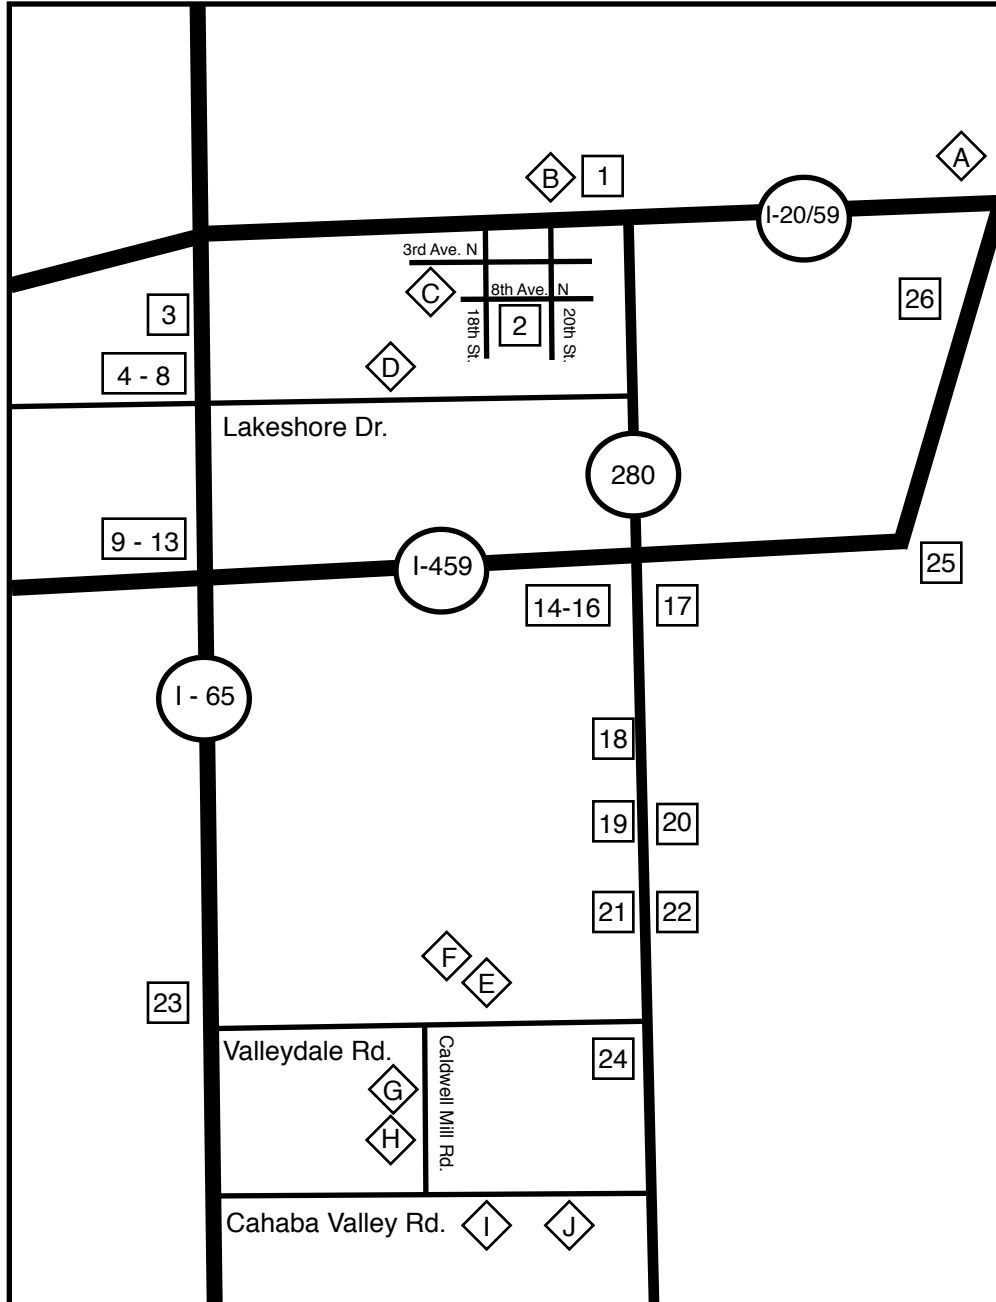

# Tournament Hotels & Venues

(map is not to scale)

- A - B'ham Int. Airport**
- B - B'ham- Jefferson Civic Center**
- C - McWane Center & Alabama Theatre**
- D - Samford University**
- E - Spain Park HS**
- F - Berry MS**
- G - Oak Mtn HS**
- H - Oak Mtn Intermediate**
- I - Our Lady of the Valley Catholic**
- J - Briarwood Christian School**

- |                                 |                                   |                                |                                     |
|---------------------------------|-----------------------------------|--------------------------------|-------------------------------------|
| 1 - Sheraton Hotel              | 8 - Hilton Garden Inn - Lakeshore | 15 - Courtyard Colonnade       | 22 - Residence Inn - Inverness      |
| 2 - Double Tree                 | 9 - The Wynfrey Hotel             | 16 - Springhill Suites         | 23 - Comfort Inn & Suites           |
| 3 - Alta Vista                  | 10 - Residence Inn - Hoover       | 17 - Drury Inn - SE            | 24 - Wingate Inn                    |
| 4 - Drury Inn - SW              | 11 - Hyatt Place - Hoover         | 18 - Hilton - Perimeter Park   | 25 - Hilton Garden Inn - Liberty Pk |
| 5 - Holiday Inn Lakeshore       | 12 - Courtyard - Hoover           | 19 - Holiday Inn               | 26 - Holiday Inn - Inverness        |
| 6 - Best Western Carlton Suites | 13 - Riverchase Inn               | 20 - Best Western - Mtn. Brook |                                     |
| 7 - Hampton Inn - Lakeshore     | 14 - Comfort Inn & Suites         | 21 - Hyatt Place - Inverness   |                                     |